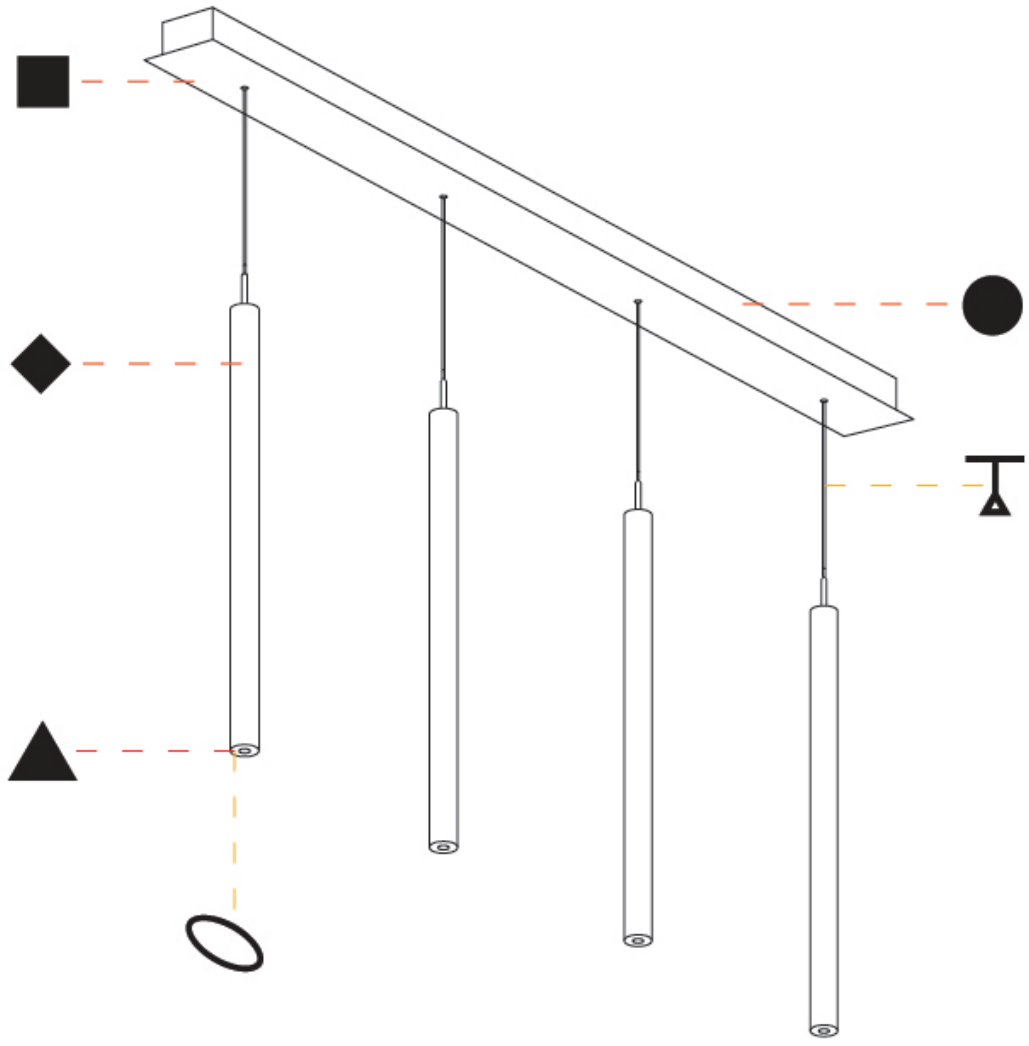

G-MINI CHANNEL HANGOVER SUSPENSION

A300620-

PROJECT	_____
TYPE	_____
SPECIFIER	_____
QUANTITY	_____
DATE	_____

A