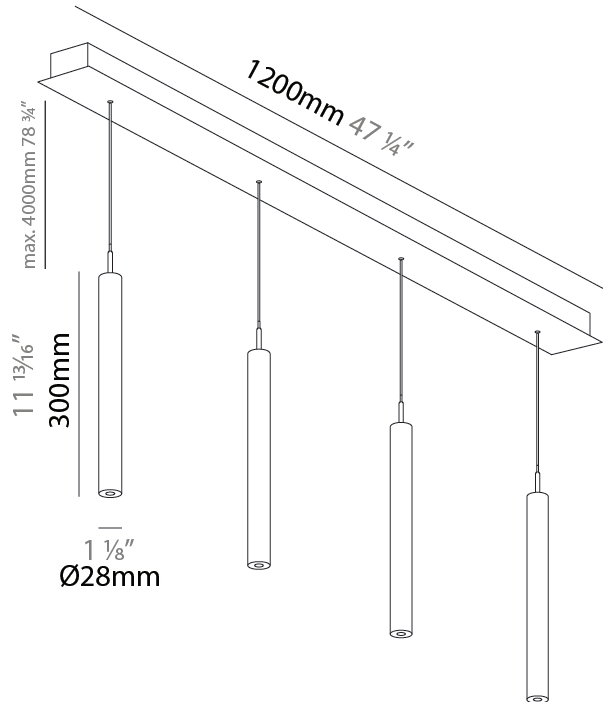

GENERAL

Series: G-Mini Channel
Subseries: G-Mini Channel Hangover
Brand: Prolight
Division: Architectural
Mounting Type: Suspension
Mounting Location: Ceiling
Subcategory: Spots

PHYSICAL

Shape: Cylinder
Diameter (mm): 28
Diameter (in): 1 1/8
Length (mm): 1200
Length (in): 47 1/4
Height (mm): 300
Height (in): 11 13/16
Light Distribution: Direct
Diffuser: Shine Ring - NOR / OPL / YEL / ORA / RED / BLU / GRN
Fixture Finish: SSR / BKV / CWI / CRY / HAB / UFT / ITA / RUA / FTG / MYG / LOD / PUS / FRO / FUP / KIA / POP / BLS / SPG / MEY / GOH / GUM / CHC / COM / ABZ / JAG / OBR / MOS / ROR
Accent Finish: NOF / COP / MIR / SSS
Fixture Material: Extruded Aluminum / Steel
Cable Details: 2,000mm/78 3/4" / 4,000mm/157 1/2" - Cable, Black, Green, Orange, Red, White

ELECTRICAL

Lamp Type: LED (Zhaga Standard)
Input Wattage (W): 26
Total Output Wattage (W): 23.7
Dimming: Tri-Mode (Non-Dimming and Phase Dimming (120Vac only) and 0-10V Dimming)
Driver Included: Yes
Driver Location: Integrated
Driver Type: Constant Current - Universal
Driver Class: Class 2
Input Voltage (V): 120 - 277

LED

Color Temperature (°K): 2700 / 3000 / 3500 / 4000
Max. Delivered Lumen (lm): 1557 / 1421 / 1499 / 1450
Nominal Lumen (lm): 1840 / 1949 / 2057 / 2112
CRI: >90 CRI
Lamp Life (hrs): 50000

OPTICAL

Beam Angle: 32 / 58

RATINGS AND CERTIFICATIONS

Certified By: Certified for North American Standards
IP rating: IP20