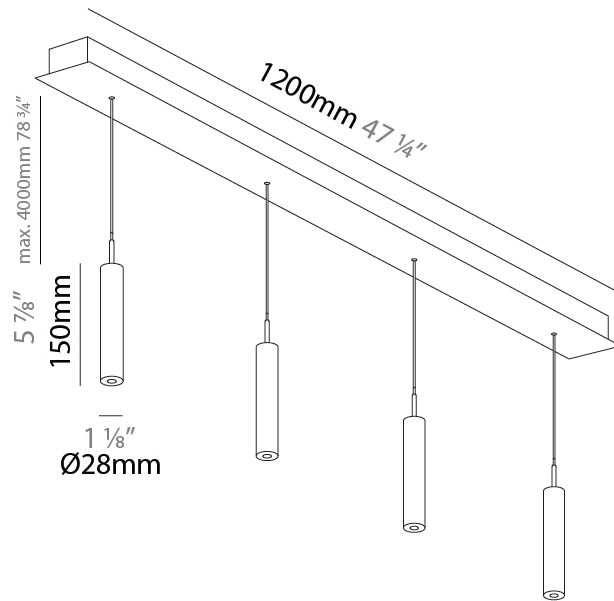

GENERAL

Series: G-Mini Channel
Subseries: G-Mini Channel Hangover
Brand: Prolight
Division: Architectural
Mounting Type: Suspension
Mounting Location: Ceiling
Subcategory: Spots

PHYSICAL

Shape: Cylinder
Diameter (mm): 28
Diameter (in): 1 1/8
Length (mm): 1200
Length (in): 47 1/4
Height (mm): 150
Height (in): 5 7/8
Light Distribution: Direct
Diffuser: Shine Ring - NOR / OPL / YEL / ORA / RED / BLU / GRN
Fixture Finish: SSR / BKV / CWI / CRY / HAB / UFT / ITA / RUA / FTG / MYG / LOD / PUS / FRO / FUP / KIA / POP / BLS / SPG / MEY / GOH / GUM / CHC / COM / ABZ / JAG / OBR / MOS / ROR
Accent Finish: NOF / COP / MIR / SSS
Fixture Material: Extruded Aluminum / Steel
Cable Details: 2,000mm/78 3/4" / 4,000mm/157 1/2" - Cable, Black, Green, Orange, Red, White

ELECTRICAL

Lamp Type: LED (Zhaga Standard)
Input Wattage (W): 26
Total Output Wattage (W): 23.7
Dimming: Tri-Mode (Non-Dimming and Phase Dimming (120Vac only) and 0-10V Dimming)
Driver Included: Yes
Driver Location: Integrated
Driver Type: Constant Current - Universal
Driver Class: Class 2
Input Voltage (V): 120 - 277

LED

Color Temperature (°K): 2700 / 3000 / 3500 / 4000
Max. Delivered Lumen (lm): 1557 / 1421 / 1499 / 1450
Nominal Lumen (lm): 1840 / 1949 / 2057 / 2112
CRI: >90 CRI
Lamp Life (hrs): 50000

OPTICAL

Beam Angle: 32 / 58

RATINGS AND CERTIFICATIONS

Certified By: Certified for North American Standards
IP rating: IP20