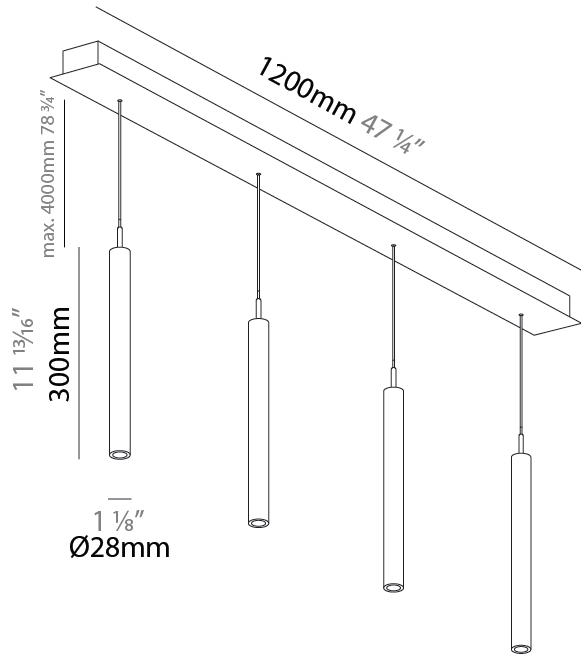

GENERAL

Series: G-Mini Channel
Subseries: G-Mini Channel Hangover
Brand: Prolight
Division: Architectural
Mounting Type: Suspension
Mounting Location: Ceiling
Subcategory: Spots

PHYSICAL

Shape: Cylinder
Diameter (mm): 28
Diameter (in): 1 1/8
Length (mm): 1200
Length (in): 47 1/4
Height (mm): 300
Height (in): 11 13/16
Light Distribution: Direct
Diffuser: Shine Ring - NOR / OPL / YEL / ORA / RED / BLU / GRN
Fixture Finish: SSR / BKV / CWI / CRY / HAB / UFT / ITA / RUA / FTG / MYG / LOD / PUS / FRO / FUP / KIA / POP / BLS / SPG / MEY / GOH / GUM / CHC / COM / ABZ / JAG / OBR / MOS / ROR
Accent Finish: NOF / COP / MIR / SSS
Fixture Material: Extruded Aluminum / Steel
Cable Details: 2,000mm/78 3/4" / 4,000mm/157 1/2" - Cable, Black, Green, Orange, Red, White

ELECTRICAL

Lamp Type: LED (Zhaga Standard)
Input Wattage (W): 26
Total Output Wattage (W): 23.7
Dimming: Tri-Mode (Non-Dimming and Phase Dimming (120Vac only) and 0-10V Dimming)
Driver Included: Yes
Driver Location: Integrated
Driver Type: Constant Current - Universal
Driver Class: Class 2
Input Voltage (V): 120 - 277

LED

Color Temperature (°K): 2700 / 3000 / 3500 / 4000
Max. Delivered Lumen (lm): 1546 / 1615 / 1705 / 1751
Nominal Lumen (lm): 1840 / 1949 / 2057 / 2112
CRI: >90 CRI
Lamp Life (hrs): 50000

OPTICAL

Beam Angle: 20 / 26 / 56

RATINGS AND CERTIFICATIONS

Certified By: Certified for North American Standards
IP rating: IP20