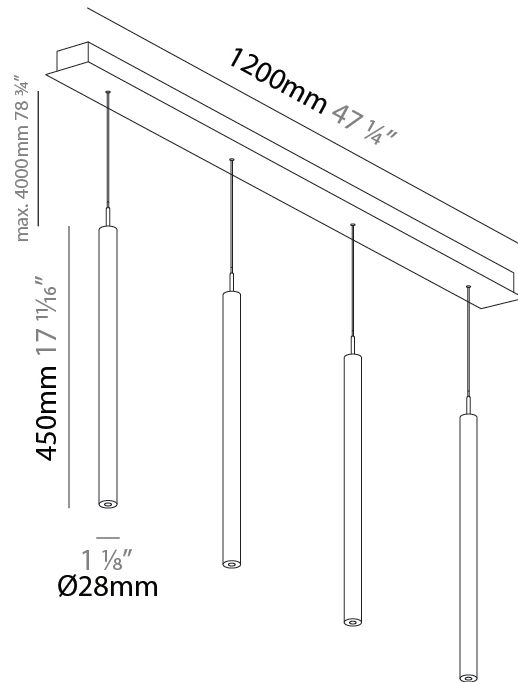

GENERAL

Series: G-Mini Channel
Subseries: G-Mini Channel Hangover
Brand: Prolight
Division: Architectural
Mounting Type: Suspension
Mounting Location: Ceiling
Subcategory: Spots

PHYSICAL

Shape: Cylinder
Diameter (mm): 28
Diameter (in): 1 1/8
Length (mm): 1200
Length (in): 47 1/4
Height (mm): 450
Height (in): 17 11/16
Light Distribution: Direct
Diffuser: Shine Ring - NOR / OPL / YEL / ORA / RED / BLU / GRN
Fixture Finish: SSR / BKV / CWI / CRY / HAB / UFT / ITA / RUA / FTG / MYG / LOD / PUS / FRO / FUP / KIA / POP / BLS / SPG / MEY / GOH / GUM / CHC / COM / ABZ / JAG / OBR / MOS / ROR
Accent Finish: NOF / COP / MIR / SSS
Fixture Material: Extruded Aluminum / Steel
Cable Details: 2,000mm/78 3/4" / 4,000mm/157 1/2" - Cable, Black, Green, Orange, Red, White

ELECTRICAL

Lamp Type: LED (Zhaga Standard)
Input Wattage (W): 26
Total Output Wattage (W): 23.7
Dimming: Tri-Mode (Non-Dimming and Phase Dimming (120Vac only) and 0-10V Dimming)
Driver Included: Yes
Driver Location: Integrated
Driver Type: Constant Current - Universal
Driver Class: Class 2
Input Voltage (V): 120 - 277

LED

Color Temperature (°K): 2700 / 3000 / 3500 / 4000
Max. Delivered Lumen (lm): 1557 / 1421 / 1499 / 1450
Nominal Lumen (lm): 1840 / 1949 / 2057 / 2112
CRI: >90 CRI
Lamp Life (hrs): 50000

OPTICAL

Beam Angle: 32 / 58

RATINGS AND CERTIFICATIONS

Certified By: Certified for North American Standards
IP rating: IP20