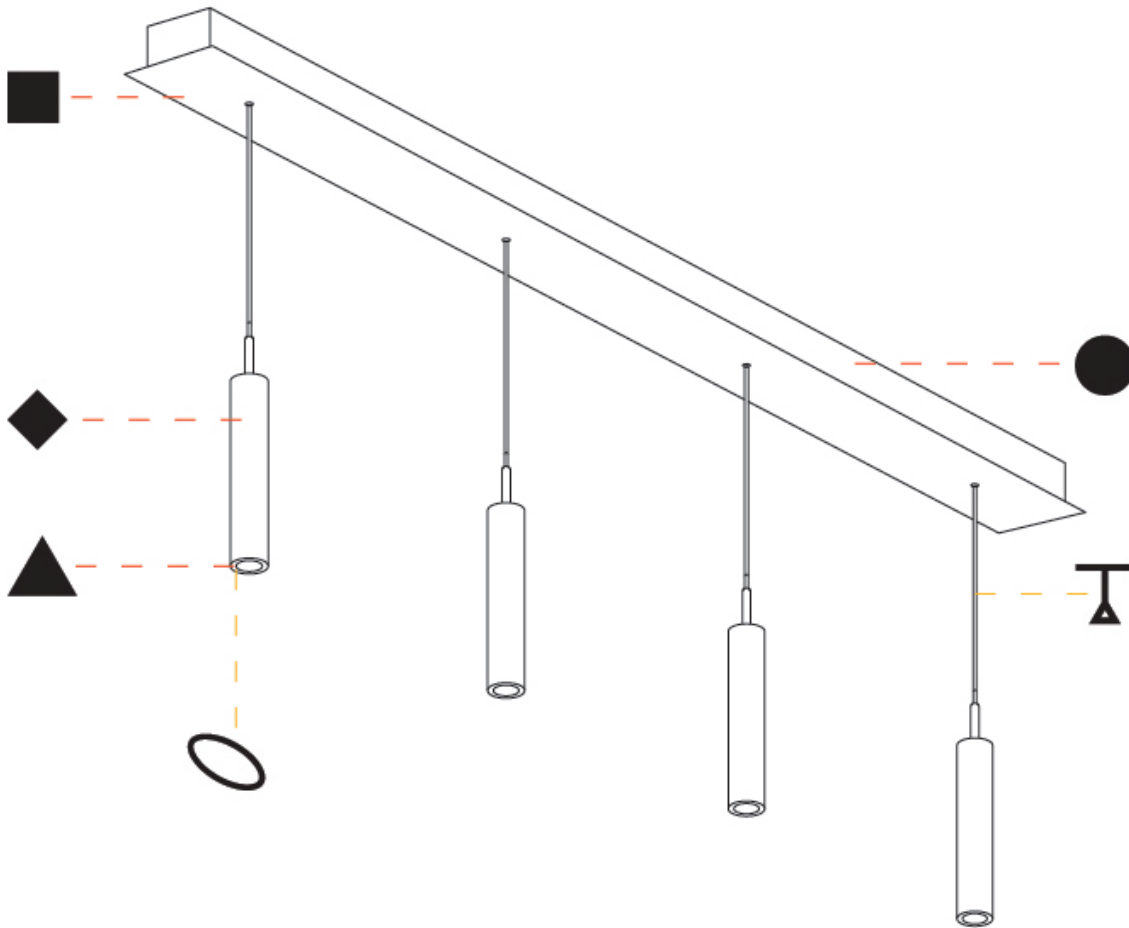

G-MINI CHANNEL HANGOVER SUSPENSION

A300616-

base number LED Dimming Finishes (Diamond) Finishes (Triangle) Finishes (Circle) Finish Options Shine Ring Beam Angle Options Cable Options

- To build a product code in our configurator select the specify button on the base model # product page
- To build a manual product code on this datasheet choose from the options listed below in blue font and add the suffix to the base model #