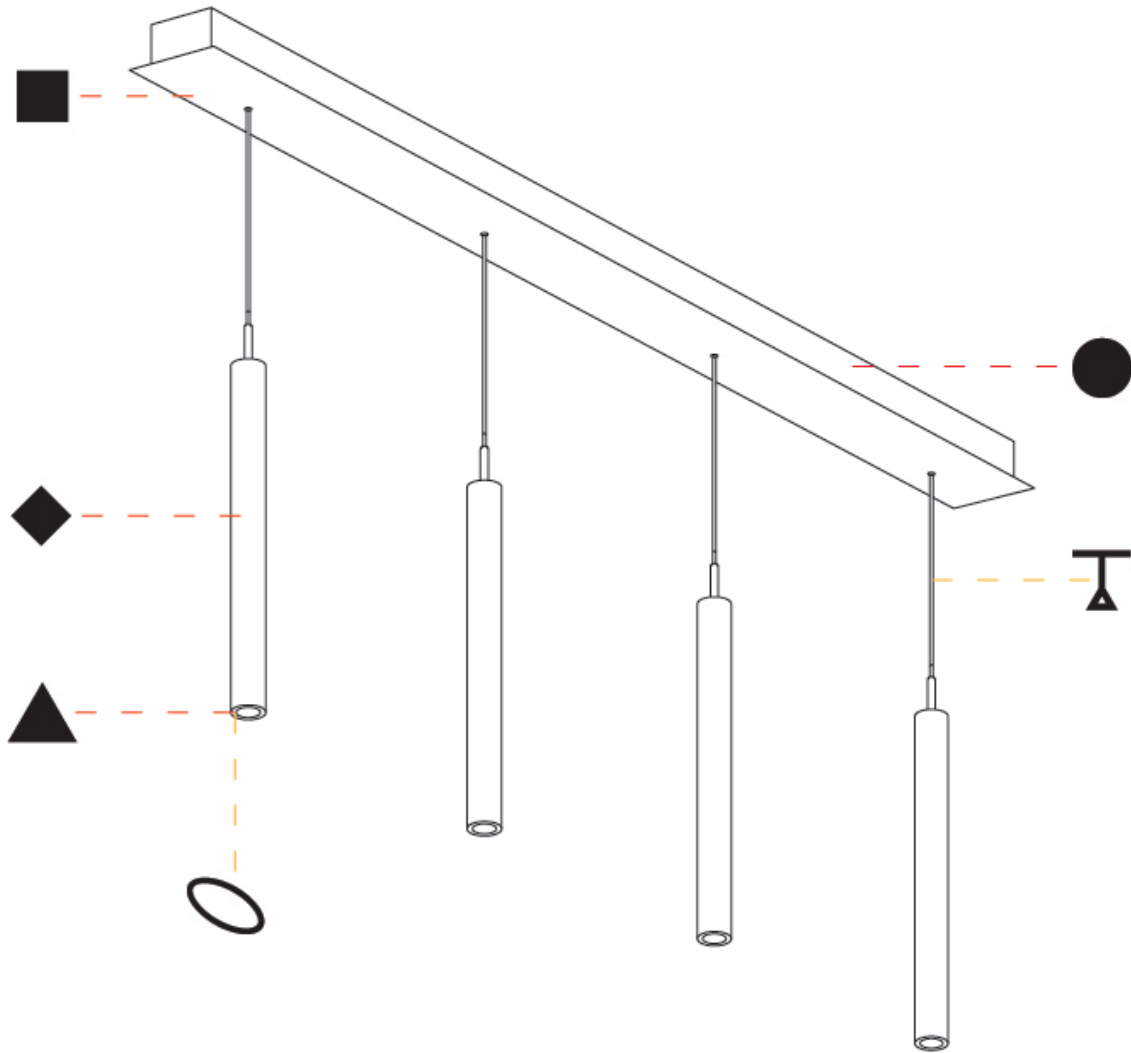

G-MINI CHANNEL HANGOVER SUSPENSION

A300616-

PROJECT	_____
TYPE	_____
SPECIFIER	_____
QUANTITY	_____
DATE	_____

A