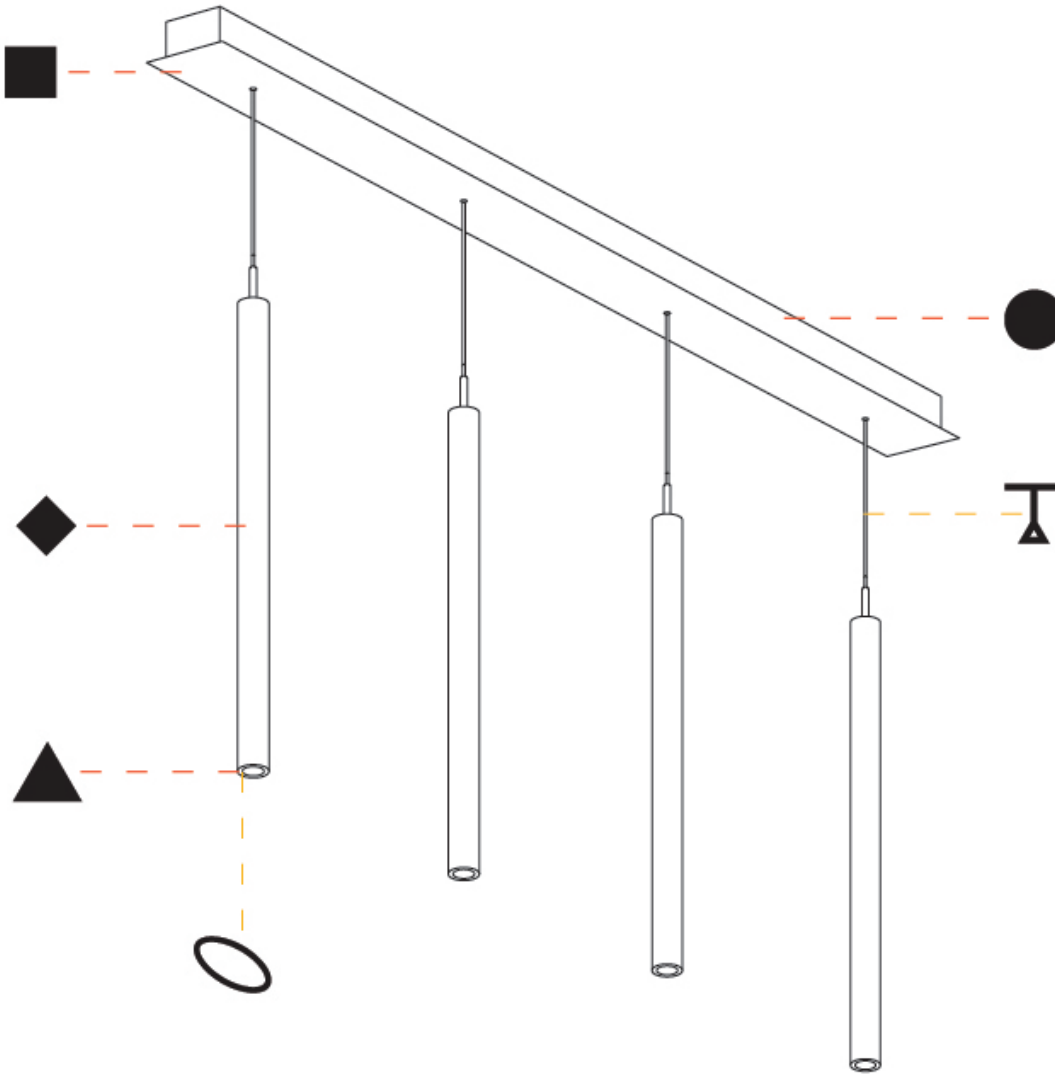

G-MINI CHANNEL HANGOVER SUSPENSION

A300617-

PROJECT	_____
TYPE	_____
SPECIFIER	_____
QUANTITY	_____
DATE	_____

A