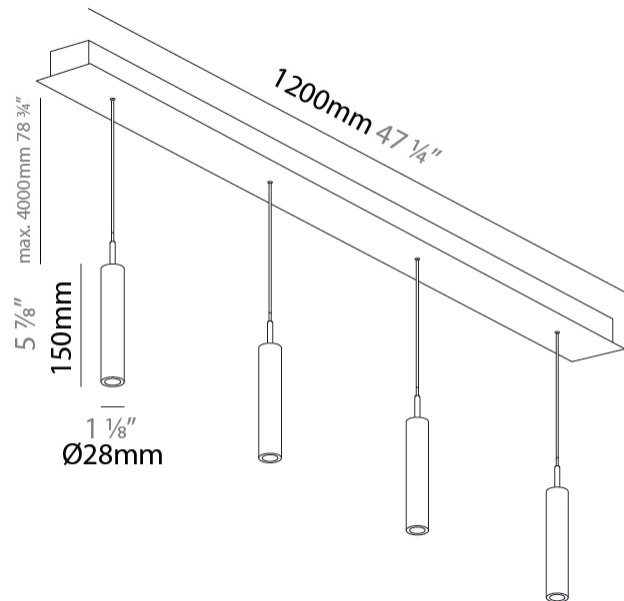

GENERAL

Series: G-Mini Channel
Subseries: G-Mini Channel Hangover
Brand: Prolicht
Division: Architectural
Mounting Type: Suspension
Mounting Location: Ceiling
Subcategory: Spots

PHYSICAL

Shape: Cylinder
Diameter (mm): 28
Diameter (in): 1 1/8
Length (mm): 1200
Length (in): 47 1/4
Height (mm): 150
Height (in): 5 7/8
Light Distribution: Direct
Diffuser: Shine Ring - NOR / OPL / YEL / ORA / RED / BLU / GRN
Fixture Finish: SSR / BKV / CWI / CRY / HAB / UFT / ITA / RUA / FTG / MYG / LOD / PUS / FRO / FUP / KIA / POP / BLS / SPG / MEY / GOH / GUM / CHC / COM / ABZ / JAG / OBR / MOS / ROR
Accent Finish: NOF / COP / MIR / SSS
Fixture Material: Extruded Aluminum / Steel
Cable Details: 2,000mm/78 3/4" / 4,000mm/157 1/2" - Cable, Black, Green, Orange, Red, White

ELECTRICAL

Lamp Type: LED (Zhaga Standard)
Input Wattage (W): 26
Total Output Wattage (W): 23.7
Dimming: Tri-Mode (Non-Dimming and Phase Dimming (120Vac only) and 0-10V Dimming)
Driver Included: Yes
Driver Location: Integrated
Driver Type: Constant Current - Universal
Driver Class: Class 2
Input Voltage (V): 120 - 277

LED

Color Temperature (°K): 2700 / 3000 / 3500 / 4000
Max. Delivered Lumen (lm): 1546 / 1615 / 1705 / 1751
Nominal Lumen (lm): 1840 / 1949 / 2057 / 2112
CRI: >90 CRI
Lamp Life (hrs): 50000

OPTICAL

Beam Angle: 20 / 26 / 56

RATINGS AND CERTIFICATIONS

Certified By: Certified for North American Standards
IP rating: IP20